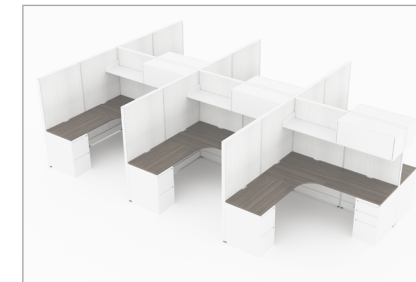

CMQS 512 list price $31,354
station size 6'x6' total height 66"
[download - 10.1 MB](#)