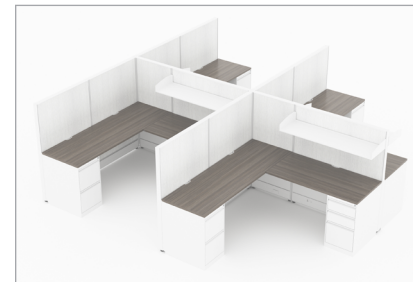

compile quick ship

CMQS 508 list price \$17,022
station size 6'x6' total height 42"
[download - 10.2 MB](#)

CMQS 508-W list price \$20,694
station size 6'x6' total height 54"
[download - 9.9 MB](#)

CMQS 510 list price \$29,229
station size 6'x6' total height 54"
[download - 9.8 MB](#)