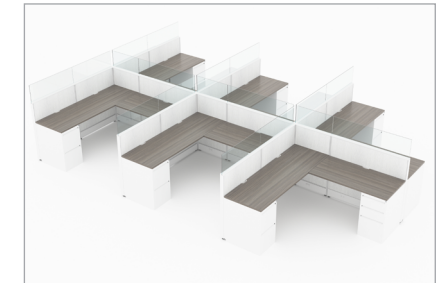

compile quick ship

CMQS 508 list price \$17,022
station size 6'x6' total height 42"
[download - 10.2 MB](#)

CMQS 508-W list price \$20,694
station size 6'x6' total height 54"
[download - 9.9 MB](#)

CMQS 510 list price \$29,229
station size 6'x6' total height 54"
[download - 9.8 MB](#)