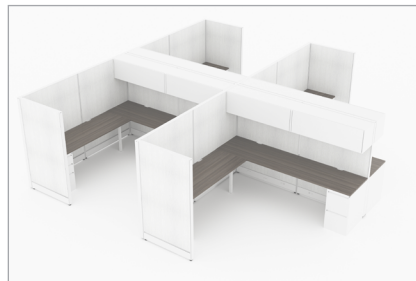

CMQS 549 list price $29,918
station size 8'x8' total height 66"
[download - 10.4 MB](#)