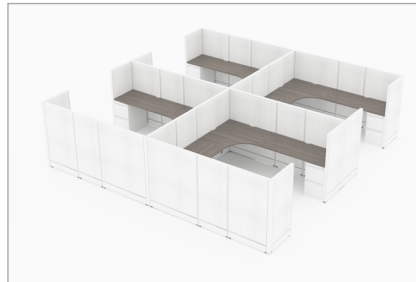

CMQS 546 list price $27,844
station size 8'x8' total height 54"
[download - 5.7 MB](#)