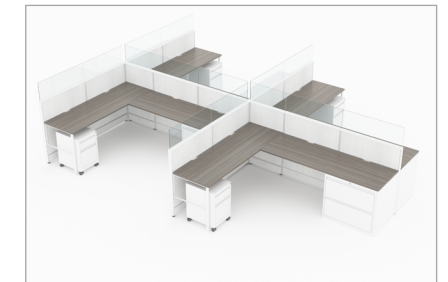

CMQS 517 list price $25,750
station size 6'x8' total height 54"
[download - 10.2 MB](#)