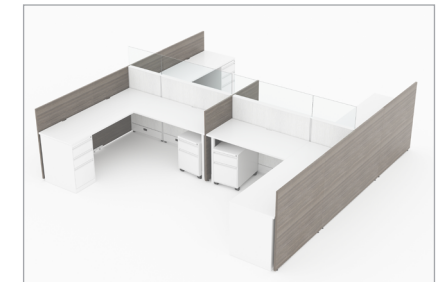

CMQS 556 list price $20,196
station size 6'x6' total height 54"
[download - 4.2 MB](#)