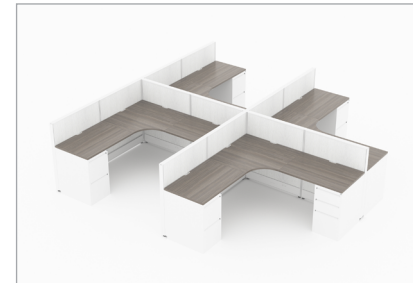

compile quick ship

CMQS 508 list price \$17,022
station size 6'x6' total height 42"
[download - 10.2 MB](#)

CMQS 508-W list price \$20,694
station size 6'x6' total height 54"
[download - 9.9 MB](#)

CMQS 510 list price \$29,229
station size 6'x6' total height 54"
[download - 9.8 MB](#)