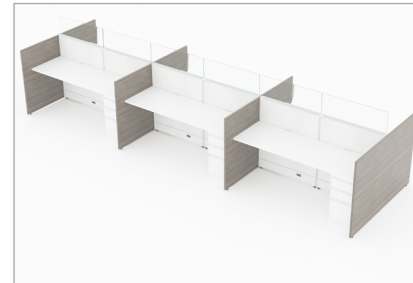

CMQS 547 list price \$24,800
station size 6'x6' total height 66"
[download - 5 MB](#)

CMQS 548 list price \$27,114
station size 6'x8' total height 66"
[download - 10.8 MB](#)

CMQS 549 list price \$29,918
station size 8'x8' total height 66"
[download - 10.4 MB](#)