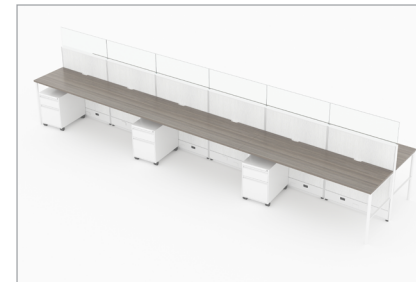

CMQS 555 list price $16,838
station size 2'x6' total height 54"
[download - 3.8 MB](#)